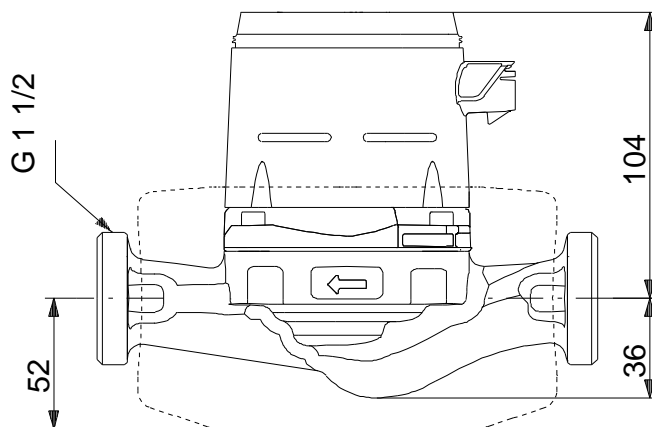

97704990 ALPHA2 25-40 180 50 Hz

Note! All units are in [mm] unless others are stated.
Disclaimer: This simplified dimensional drawing does not show all details.