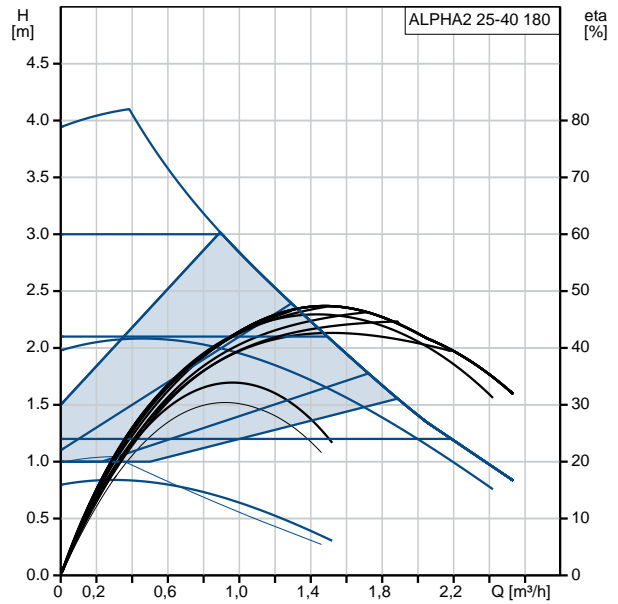

Date: 15.06.2018

Descriere	Valori i tipuri
Informa ii generale:	
Nume produs::	ALPHA2 25-40 180
Nr. produs::	97704990
Numărul EAN::	5710622373776
Technical:	
În l ime de pompare max.:	40 dm
Clasa TF:	110
Aprob ri pe etichet :	VDE,CE,EAC
Model:	D
Materials:	
Corpul pompei (stator):	Font
	EN-GJL-150
	ASTM A48-150B
Rotor:	PES 30%GF
Instala ie:	
Gama temperaturii ambientale:	0 .. 40 °C
Presiune de func ionare maxim :	10 bar
Racordarea pompei la instala ie:	G 1 1/2
Presiune maxim de func ionare:	PN 10
Distan a dintre porturi:	180 mm
Liquid:	
Lichide pompate:	Ap
Gama temperaturii lichidului:	2 .. 110 °C
Liquid temperature during operation:	60 °C
Densitate:	983.2 kg/m³
Electrical data:	
Power input - P1:	3 .. 18 W
Frecven a re elei electrice:	50 Hz
Tensiune nominal :	1 x 230 V
Curent consumat maxim:	0.04 .. 0.18 A
Grad de protec ie (IEC 34-5):	X4D
Clas de izolare (IEC 85):	F
Tip protec ie motor încorporat :	F R
Protec ie termic :	ELEC
Controls:	
Automat noaptea:	func ionare redus automat pe timp te noapte inclus
Pozi ia cutiei de conexiuni:	6H
Others:	
Energy (EEI):	0.15
Greutate net :	1.98 kg
Greutate brut :	2.15 kg
Volum de transport:	0.004 m³
Danish VVS No.:	380471041
Swedish RSK No.:	5731800
Finnish:	LVI NO 4615236
Norwegian NRF no.:	9042042
Country of origin:	DK
Custom tariff no.:	84137030