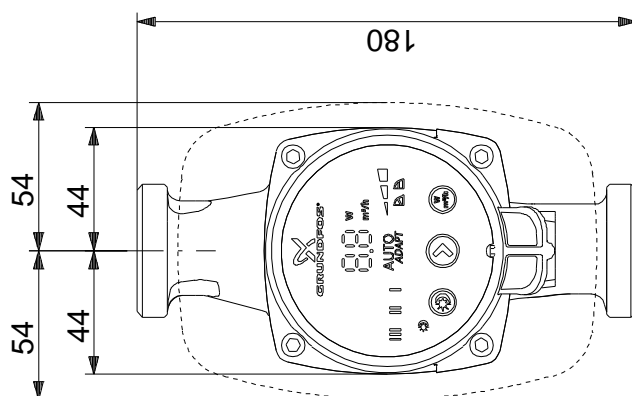

97704990 ALPHA2 25-40 180 50 Hz

Note! All units are in [mm] unless others are stated.
Disclaimer: This simplified dimensional drawing does not show all details.