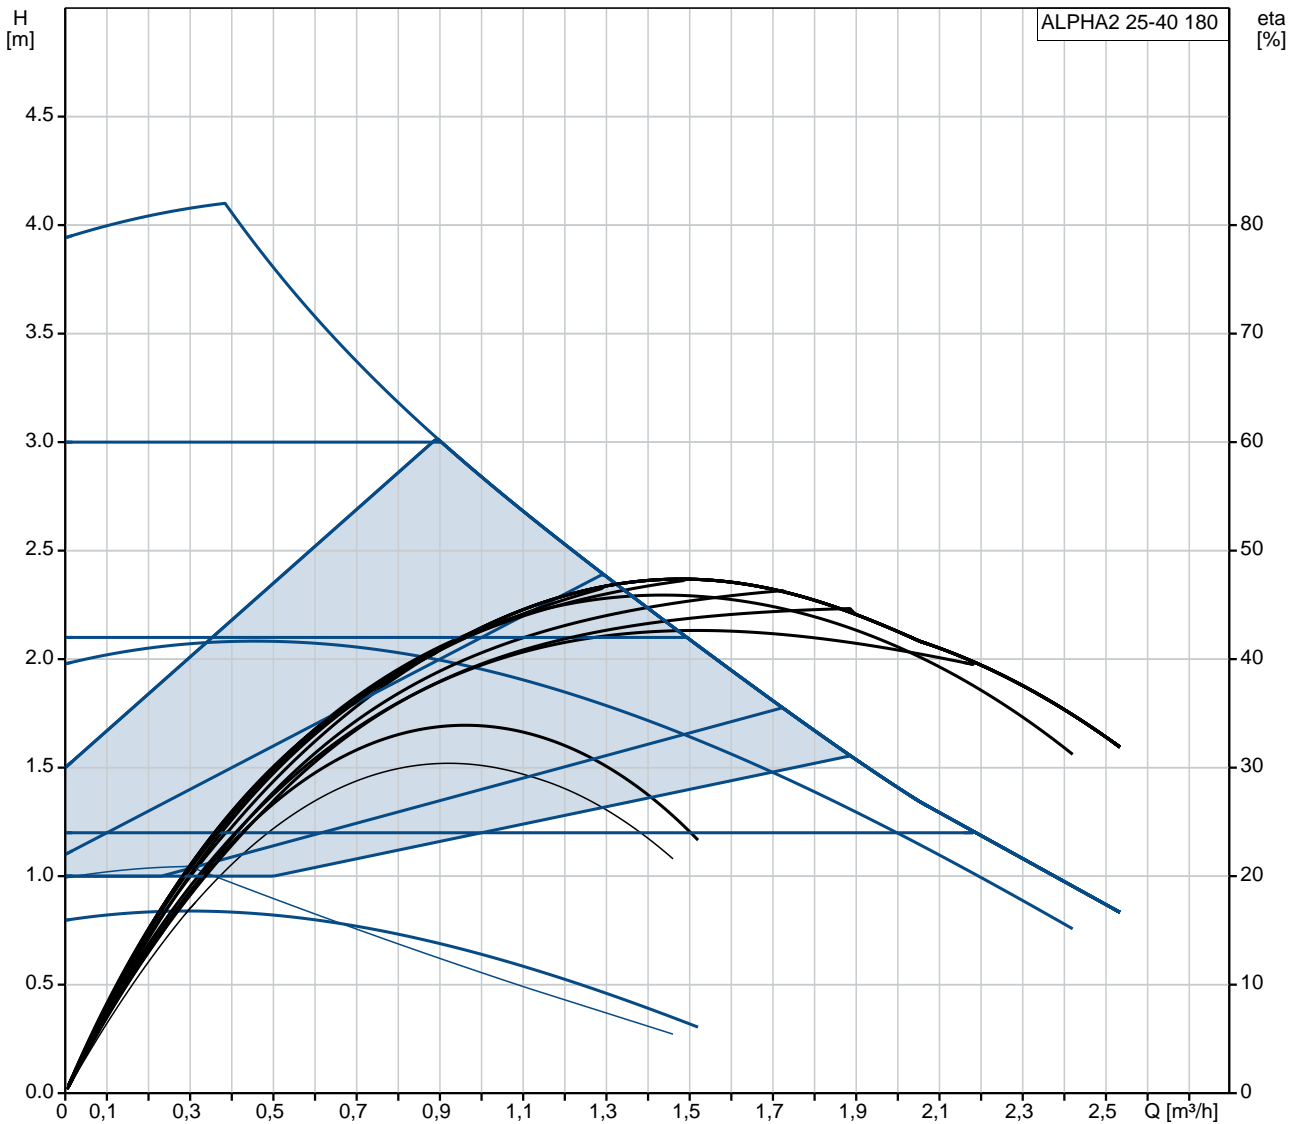

97704990 ALPHA2 25-40 180 50 Hz