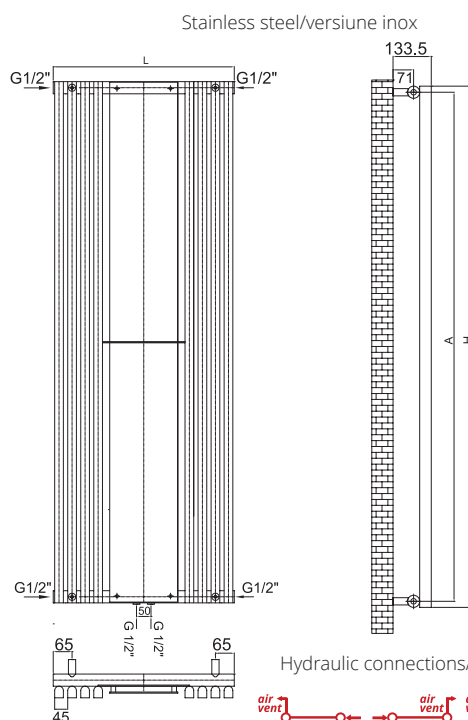

VERTICA D MIRROR

Valves are not included and must be ordered separately, if required.
Robineții nu sunt incluși și trebuie comandați separat, la cerere.

VERTICA D MIRROR

Our exquisite mirrored radiator provides warmth and comfort, and is accompanied by a full-length clear or bronze mirror to enhance and complement its beauty. An unique addition to your home, VERTICA D MIRROR demands attention yet retains a sense of practicality: high outputs, towel and robe hooks available on request, wide range of colour finishes.

Height/ Înălțime (H) mm	Length/ Lățime (L) mm	Centres/ Interax (A) mm	No el/ Nr ele- menți pcs	Weight/ Greutate kg	Volume/ Volum l	OUTPUT/PUTERE TERMICĂ (watt)							
						Δt=30°C		Δt=40°C		Δt=50°C		Δt=60°C	
						ral	stainless steel	ral	stainless steel	ral	stainless steel	ral	stainless steel
1500	535	1458	6	14.7	9.5	329	243	464	344	627	369	784	581
1500	625	1458	8	19.3	12.4	432	320	610	452	825	485	1031	764
1800	535	1758	6	17.2	11.1	387	287	547	405	739	434	923	684
1800	625	1758	8	22.6	14.6	510	378	720	533	973	572	1216	901

● We can make custom dimensions, after technical analysis. | Putem executa dimensiuni speciale, în urma unei analize tehnice.

Hydraulic connections/Conexiuni hidraulice*

Max. working pressure/Presiune max. de lucru 10 bar