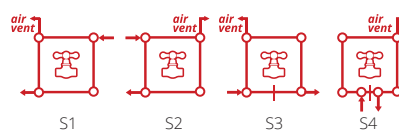

VERTICA D MIRROR

Valves are not included and must be ordered separately, if required.
Robineții nu sunt incluși și trebuie comandați separat, la cerere.

VERTICA D MIRROR

Our exquisite mirrored radiator provides warmth and comfort, and is accompanied by a full-length clear or bronze mirror to enhance and complement its beauty. An unique addition to your home, VERTICA D MIRROR demands attention yet retains a sense of practicality: high outputs, towel and robe hooks available on request, wide range of colour finishes.

Height/ Înălțime (H) mm	Length/ Lățime (L) mm	Centres/ Interax (A) mm	No el/ Nr ele- menți pcs	Weight/ Greutate kg	Volume/ Volum l	OUTPUT/PUTERE TERMICĂ (watt)							
						Δt=30°C		Δt=40°C		Δt=50°C		Δt=60°C	
						ral	stainless steel	ral	stainless steel	ral	stainless steel	ral	stainless steel
1500	535	1458	6	14.7	9.5	329	243	464	344	627	369	784	581
1500	625	1458	8	19.3	12.4	432	320	610	452	825	485	1031	764
1800	535	1758	6	17.2	11.1	387	287	547	405	739	434	923	684
1800	625	1758	8	22.6	14.6	510	378	720	533	973	572	1216	901

● We can make custom dimensions, after technical analysis. | Putem executa dimensiuni speciale, în urma unei analize tehnice.

Hydraulic connections/Conexiuni hidraulice*

Max. working pressure/Presiune max. de lucru 10 bar