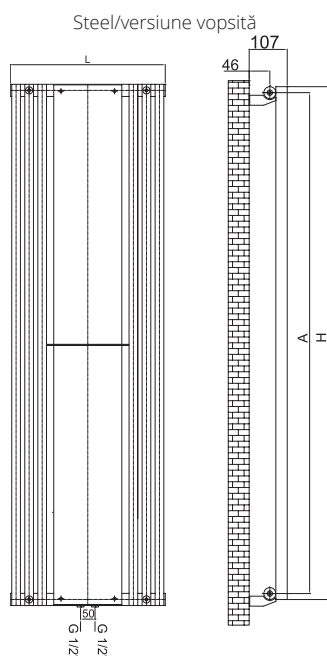

VERTICA D MIRROR

Valves are not included and must be ordered separately, if required.
Robineții nu sunt incluși și trebuie comandați separat, la cerere.

VERTICA D MIRROR

Our exquisite mirrored radiator provides warmth and comfort, and is accompanied by a full-length clear or bronze mirror to enhance and complement its beauty. An unique addition to your home, VERTICA D MIRROR demands attention yet retains a sense of practicality: high outputs, towel and robe hooks available on request, wide range of colour finishes.

Height/ Înălțime (H) mm	Length/ Lățime (L) mm	Centres/ Interax (A) mm	No el/ Nr ele- menți pcs	Weight/ Greutate kg	Volume/ Volum l	OUTPUT/PUTERE TERMICĂ (watt)							
						Δt=30°C		Δt=40°C		Δt=50°C		Δt=60°C	
						ral	stainless steel	ral	stainless steel	ral	stainless steel	ral	stainless steel
1500	535	1458	6	14.7	9.5	329	243	464	344	627	369	784	581
1500	625	1458	8	19.3	12.4	432	320	610	452	825	485	1031	764
1800	535	1758	6	17.2	11.1	387	287	547	405	739	434	923	684
1800	625	1758	8	22.6	14.6	510	378	720	533	973	572	1216	901

● We can make custom dimensions, after technical analysis. | Putem executa dimensiuni speciale, în urma unei analize tehnice.

Hydraulic connections/Conexiuni hidraulice*

Max. working pressure/Presiune max. de lucru 10 bar