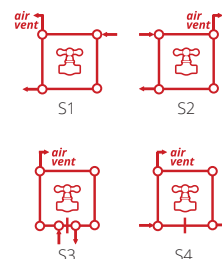

WAVE

Valves are not included and must be ordered separately, if required.
Robineții nu sunt incluși și trebuie comandați separat, la cerere.

WAVE

A luxury radiator, WAVE fills any room with warmth and elegance. With slim flat rectangular pipes waving back and forth, WAVE is available as a vertical or horizontal radiator, in all RAL range finishing colours.

Height/ Înălțime (H)	Length/ Lățime (L)	Centres/ Interax (A)	No el/Nr elementi	Weight/ Greutate	Volume/ Volum	OUTPUT/PUTERE TERMICĂ (watt)			
						Δt=30°C	Δt=40°C	Δt=50°C	Δt=60°C
mm	mm	mm	pcs	kg	l	ral	ral	ral	ral
850	400	814	10	10.4	2.8	244	344	465	581
850	520	814	13	13.5	3.6	317	447	605	756
850	600	814	15	15.6	4.1	365	516	698	872
1200	400	1164	10	14.3	3.7	335	474	640	800
1200	520	1164	13	18.5	4.8	436	616	832	1040
1200	600	1164	15	21.4	5.5	503	710	960	1200
1500	400	1492	10	17.6	4.4	414	585	790	988
1500	520	1492	13	22.9	5.8	538	760	1027	1284
1500	600	1492	15	26.4	6.7	621	877	1185	1481
1800	400	1764	10	20.9	5.2	493	696	940	1175
1800	520	1764	13	27.2	6.8	640	904	1222	1528
1800	600	1764	15	31.4	7.8	739	1043	1410	1763

Hydraulic connections
for vertical version/
Conexiuni hidraulice
versiune verticală*

Hydraulic connections
for horizontal version/
Conexiuni hidraulice
versiune orizontală*

Max. working
pressure/Presiune
max. de lucru 7 bar