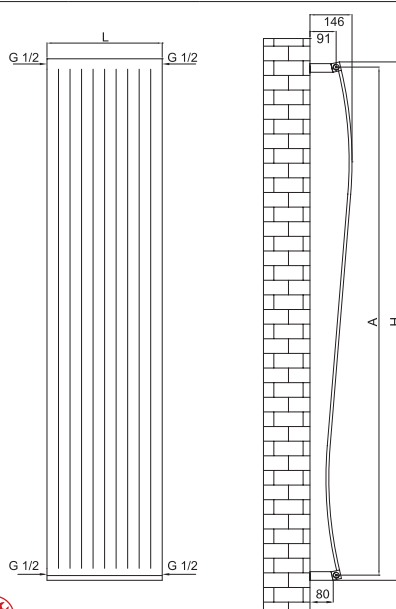

WAVE

Valves are not included and must be ordered separately, if required.
Robineții nu sunt incluși și trebuie comandați separat, la cerere.

WAVE

A luxury radiator, WAVE fills any room with warmth and elegance. With slim flat rectangular pipes waving back and forth, WAVE is available as a vertical or horizontal radiator, in all RAL range finishing colours.

Height/ Înălțime (H)	Length/ Lățime (L)	Centres/ Interax (A)	No el/Nr elementi	Weight/ Greutate	Volume/ Volum	OUTPUT/PUTERE TERMICĂ (watt)			
						Δt=30°C	Δt=40°C	Δt=50°C	Δt=60°C
mm	mm	mm	pcs	kg	l	ral	ral	ral	ral
850	400	814	10	10.4	2.8	244	344	465	581
850	520	814	13	13.5	3.6	317	447	605	756
850	600	814	15	15.6	4.1	365	516	698	872
1200	400	1164	10	14.3	3.7	335	474	640	800
1200	520	1164	13	18.5	4.8	436	616	832	1040
1200	600	1164	15	21.4	5.5	503	710	960	1200
1500	400	1492	10	17.6	4.4	414	585	790	988
1500	520	1492	13	22.9	5.8	538	760	1027	1284
1500	600	1492	15	26.4	6.7	621	877	1185	1481
1800	400	1764	10	20.9	5.2	493	696	940	1175
1800	520	1764	13	27.2	6.8	640	904	1222	1528
1800	600	1764	15	31.4	7.8	739	1043	1410	1763

Hydraulic connections
for vertical version/
Conexiuni hidraulice
versiune verticală*

Hydraulic connections
for horizontal version/
Conexiuni hidraulice
versiune orizontală*

Max. working
pressure/Presiune
max. de lucru 7 bar