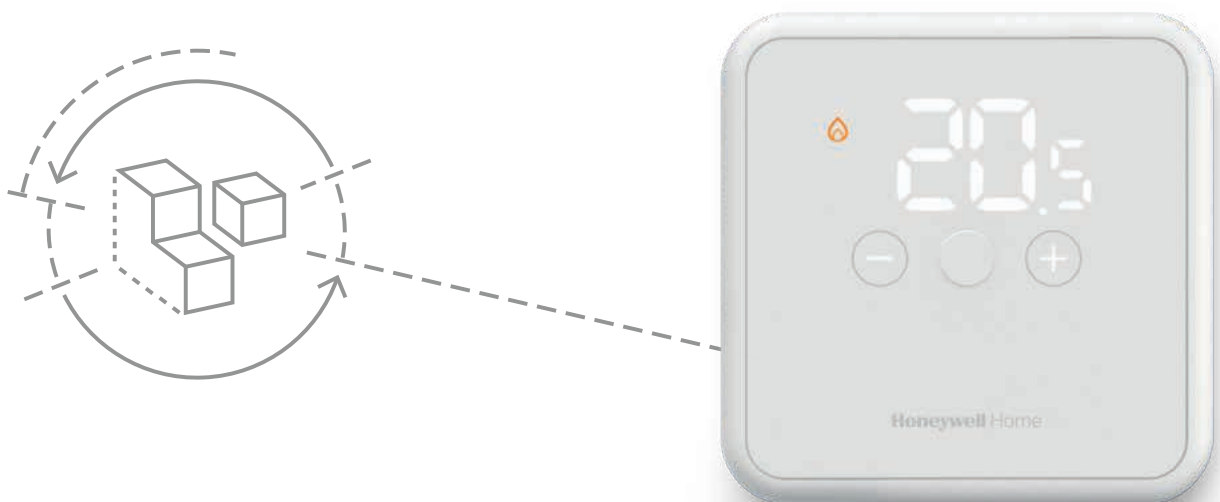

* Battery life estimated on 10 interactions a day for 5 seconds per interaction

** Compatibility with common appliances that support OpenTherm (R) or on/off control. Compatibility with heat pumps based on commonly used heat pump performance profiles in 2023.

*** See terms at <https://www.resideo.com/emea/en/5-year-warranty-policy/>